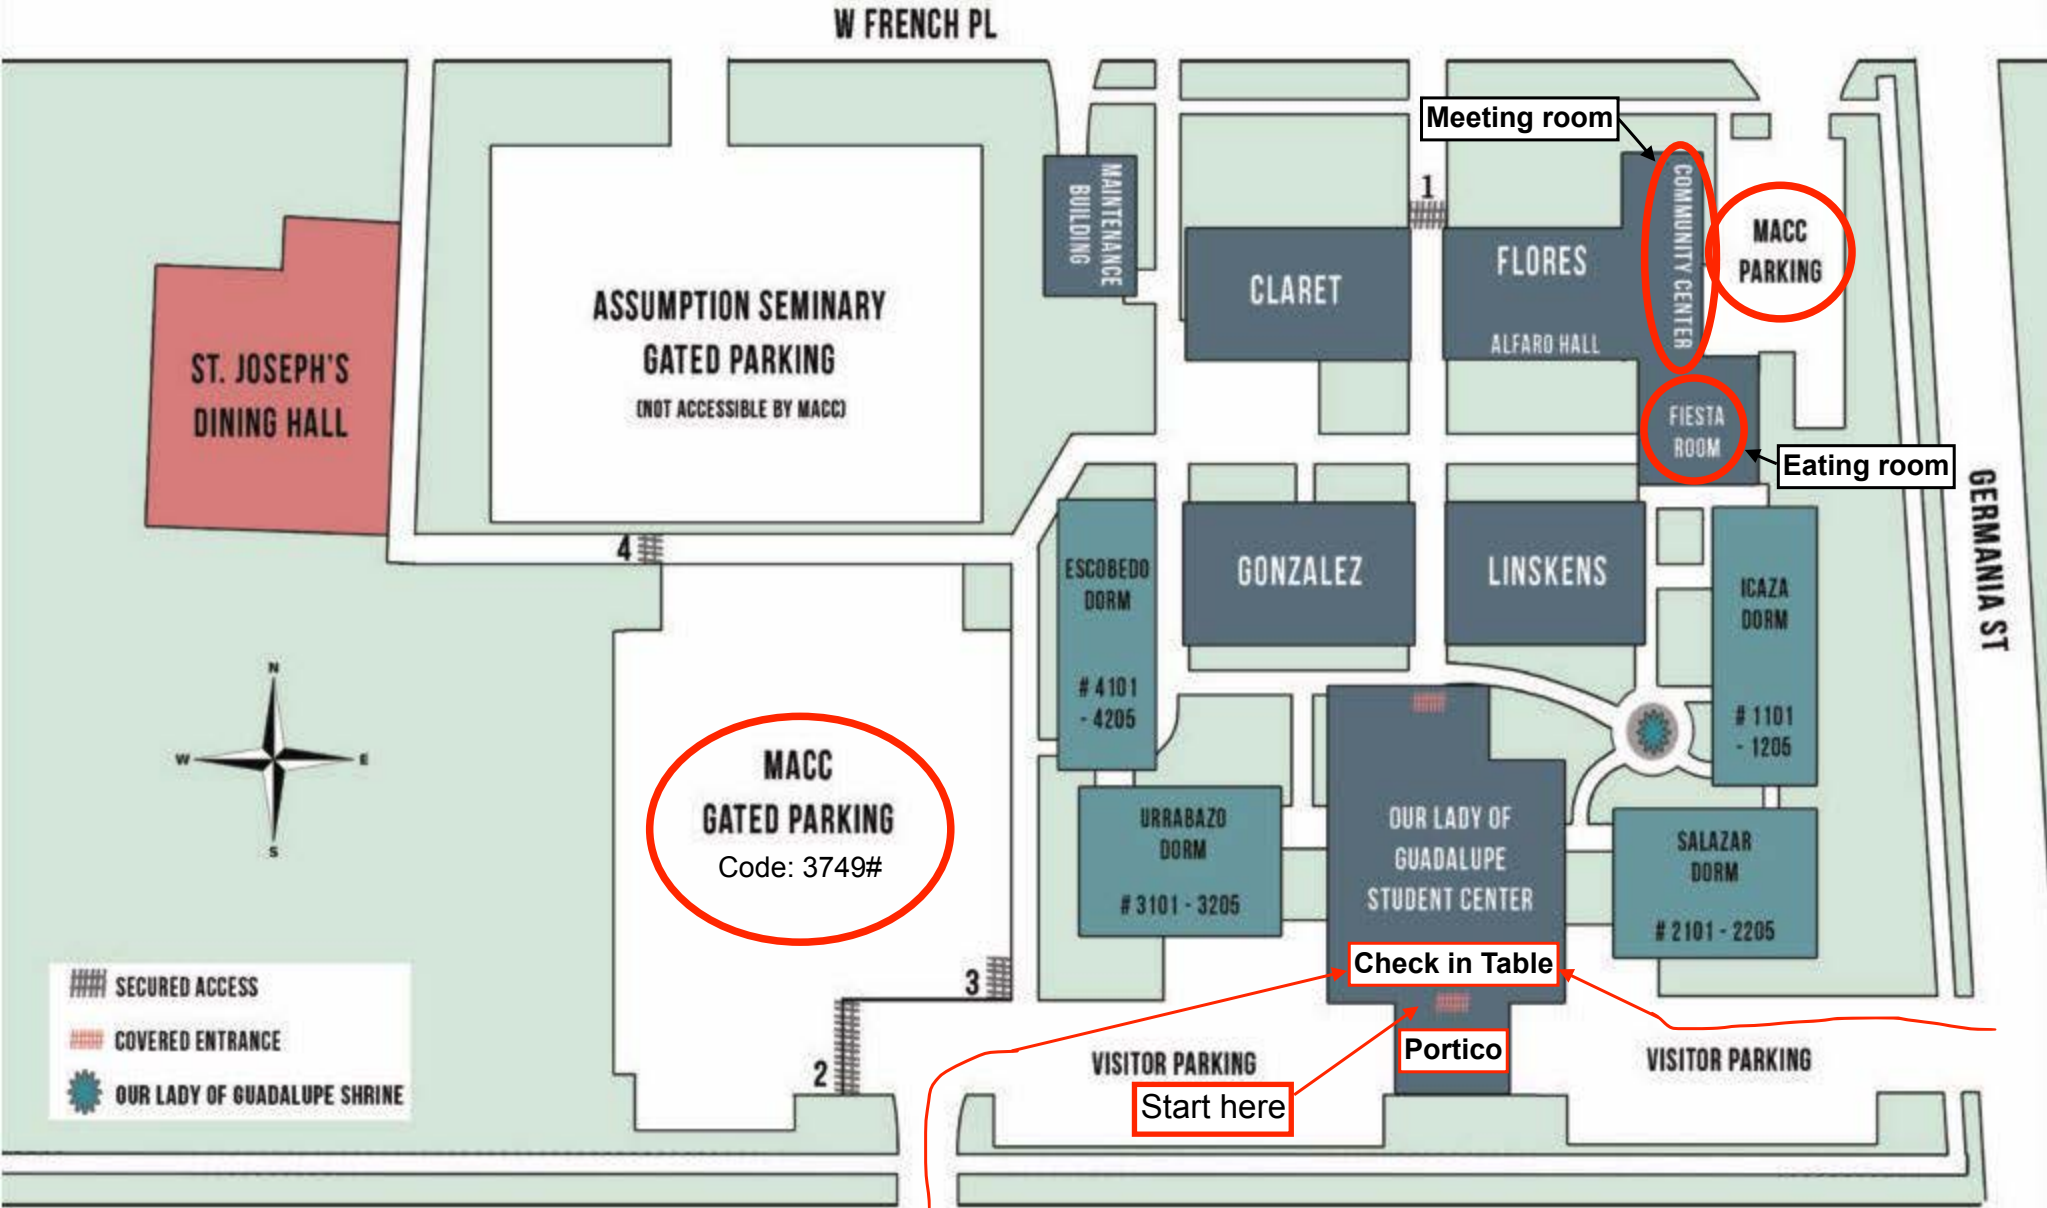

Address:
3115 West Ashby Place,
San Antonio, Texas 78228-5104

<--- ASSUMPTION SEMINARY --->

Mexican American Catholic College: 3115 W. Ashby Place, San Antonio, 78228

W ASHBY PL

Contacts for help: Lupita (MACC): 210-731-3113, or Mike Drahl: 210-410-0145

AFTER HOURS EMERGENCY, CONTACT: 210-865-7116

<--- RESIDENTIAL AREA --->