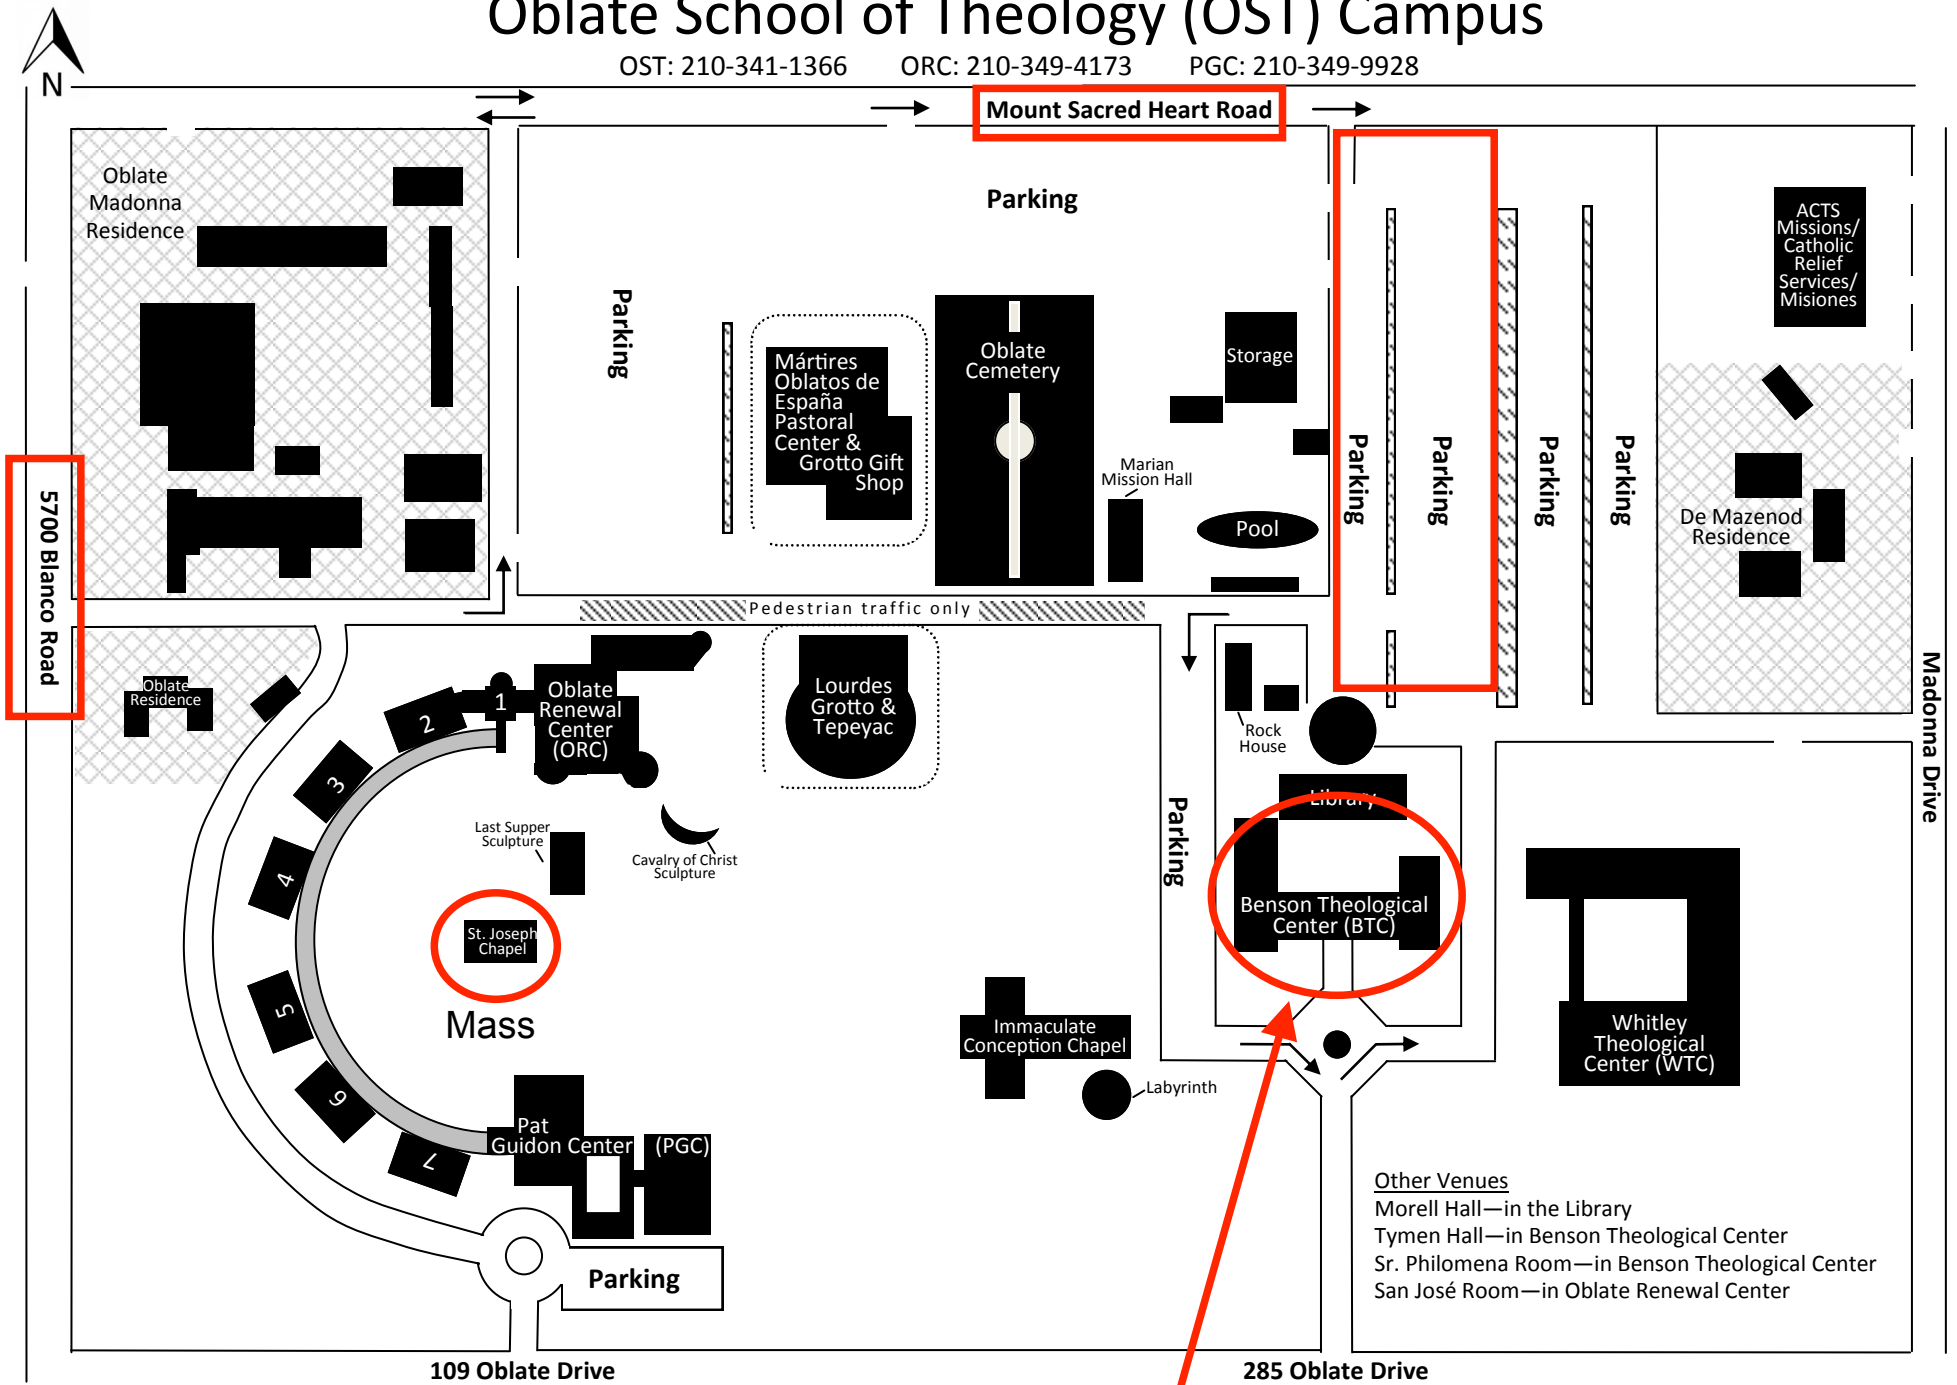

# Oblate School of Theology (OST) Campus

OST: 210-341-1366

ORC: 210-349-4173

PGC: 210-349-9928

- Other Venues
- Morell Hall—in the Library
  - Tymen Hall—in Benson Theological Center
  - Sr. Philomena Room—in Benson Theological Center
  - San José Room—in Oblate Renewal Center

Check in, Meetings, Meals, and Rooms